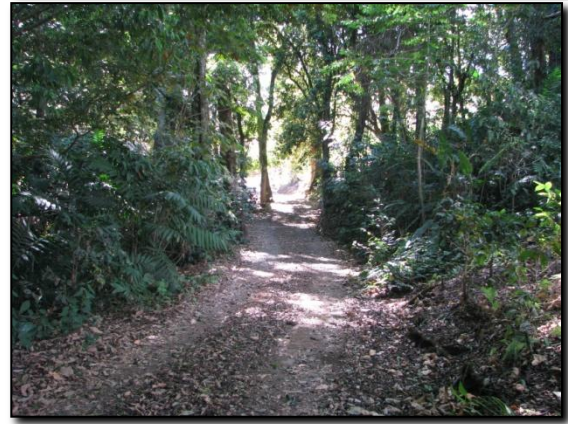

# Altos los Cafetales

Home with 1.25 acres

**SOLD**

- Located in Altos los Cafetales
- 1,150 sq/ft
- 1.25 acre lot
- Central valley views
- Covered parking
- Covered patio
- 2 bedrooms
- 2 bathrooms

- 70 acre coffee plantation
- Located in Bajo Burgess
- 6KM east of Santiago de Puriscal
- Quiet and peaceful
- 1 hour to Santa Ana
- 1 hour to ocean
- Walking trails
- Gated entrance