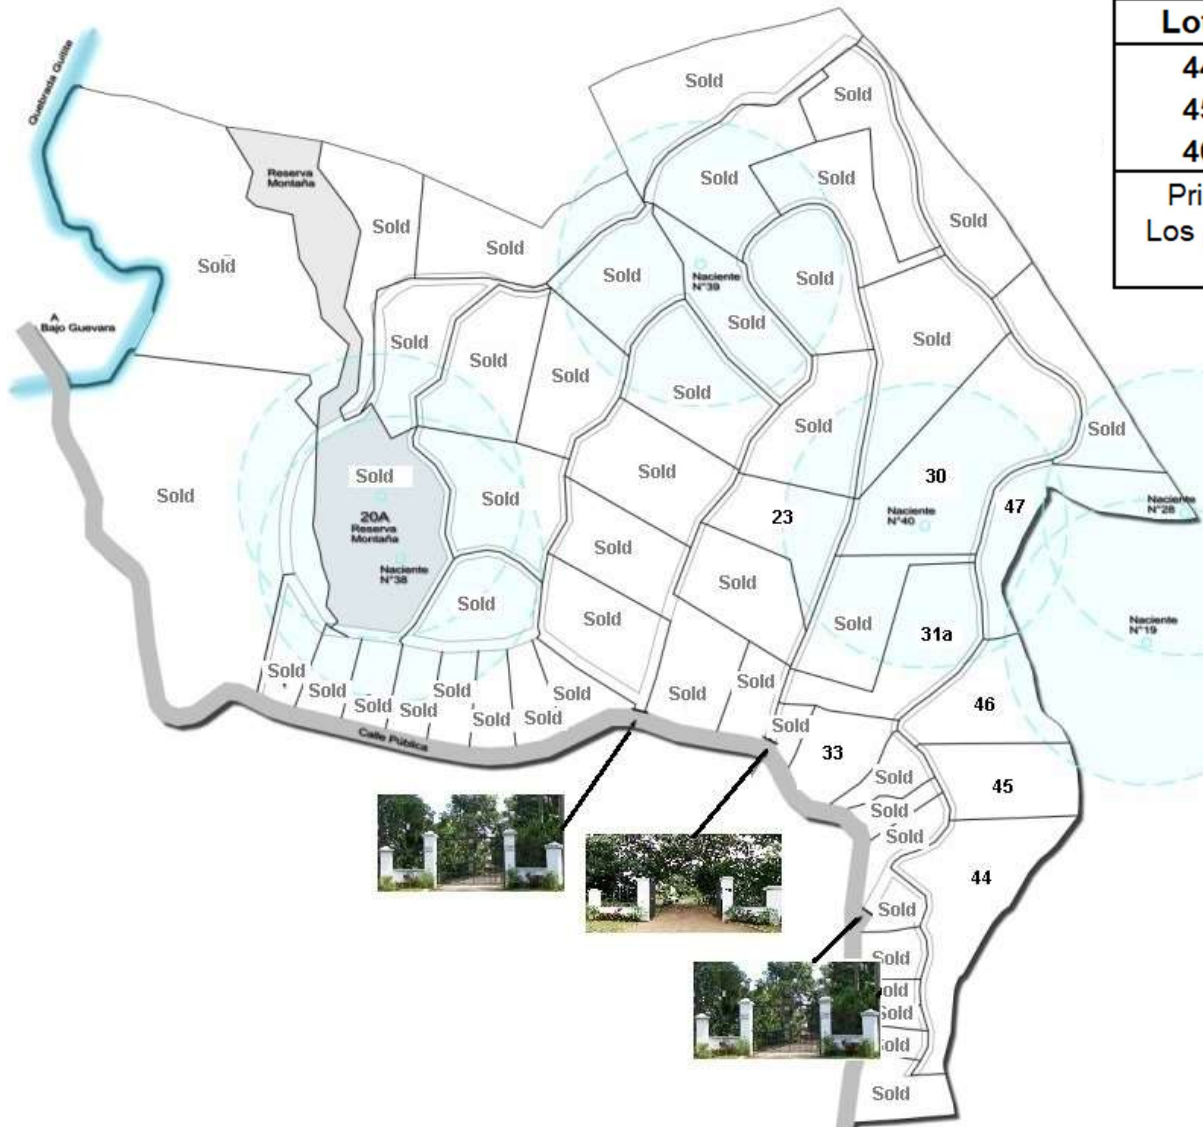

# Altos Los Cafetales

[www.altosloscafetales.com](http://www.altosloscafetales.com)

Lot Plan and Price List

506-2416-4044

506-8725-7803

Lot #	Acres	Hect	M2	Price
44	2.15	0.87	8,726	\$64,000
45	1.27	0.51	5,148	\$73,000
46	1.27	0.51	5,142	\$59,000